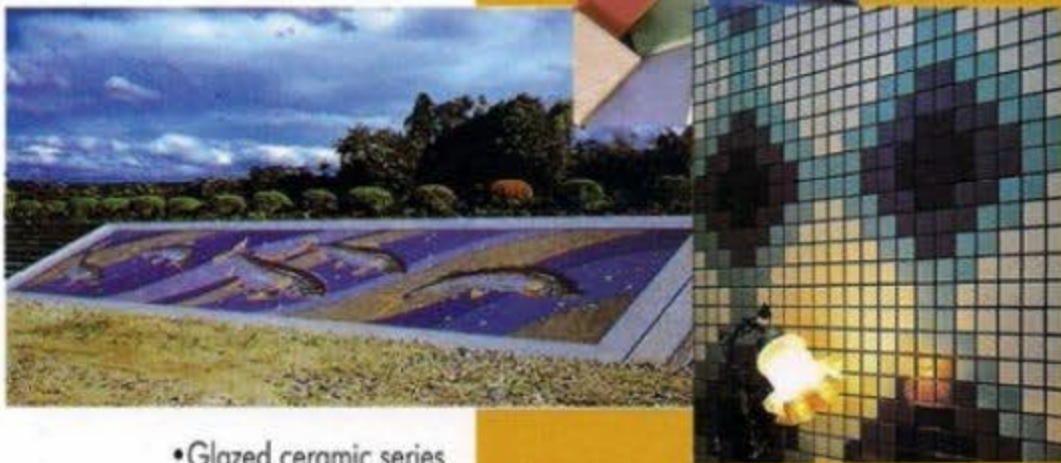

Why Naichu ?

Naichu Mosaics is manufactured from high quality glass & ceramic materials using the latest production technology available to create the wonderful world of mosaics of your choice. Our factories in **Japan, China, India Turkey, Thailand & Australia** support the projects of **Naichu International SA** worldwide

The beauty & durability of **Naichu Mosaics** is unmatched in the tile industry. With your imagination, endless mosaic designs & patterns are possible with the extensive colour palette of the Naichu range

Of various colours, shades, textures, sizes, best suitable for swimming pools, fountains, exterior and interior of your choice to suit any environment.

- Glazed ceramic series
- Matt finish ceramic series
- Sparkle ceramic series
- Unglazed ceramic series

Metal Mosaics