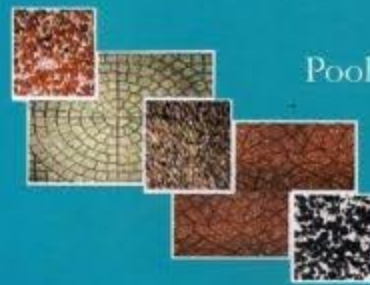

Metal Mosaics

Pool Deck Tiles

Euro Mosaic

Suitable for swimming pools, fountains, exterior and interior in various shades, sizes, textures with technical specifications of international standards. Also murals, borders and designs of your choice.