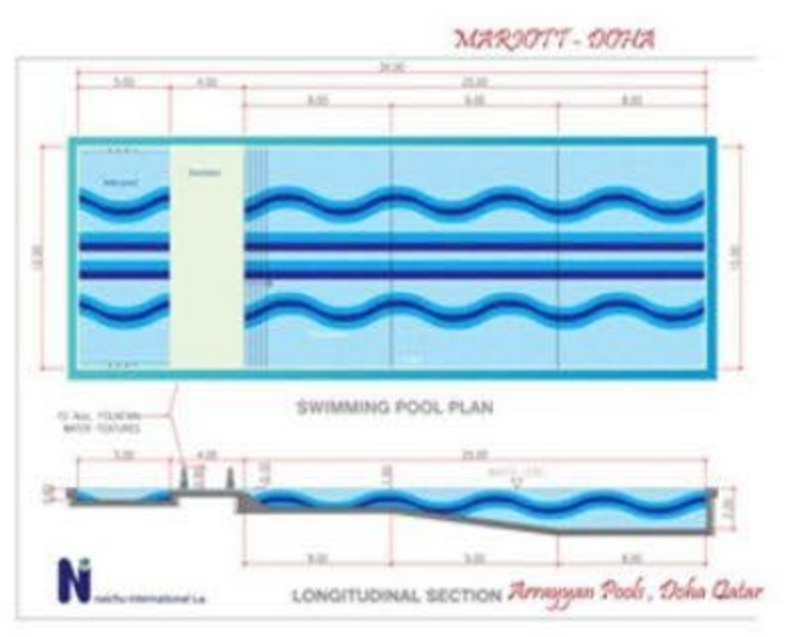

Swimming pool for Gulf Marriot, Doha by Al Rayyan Pools, Doha