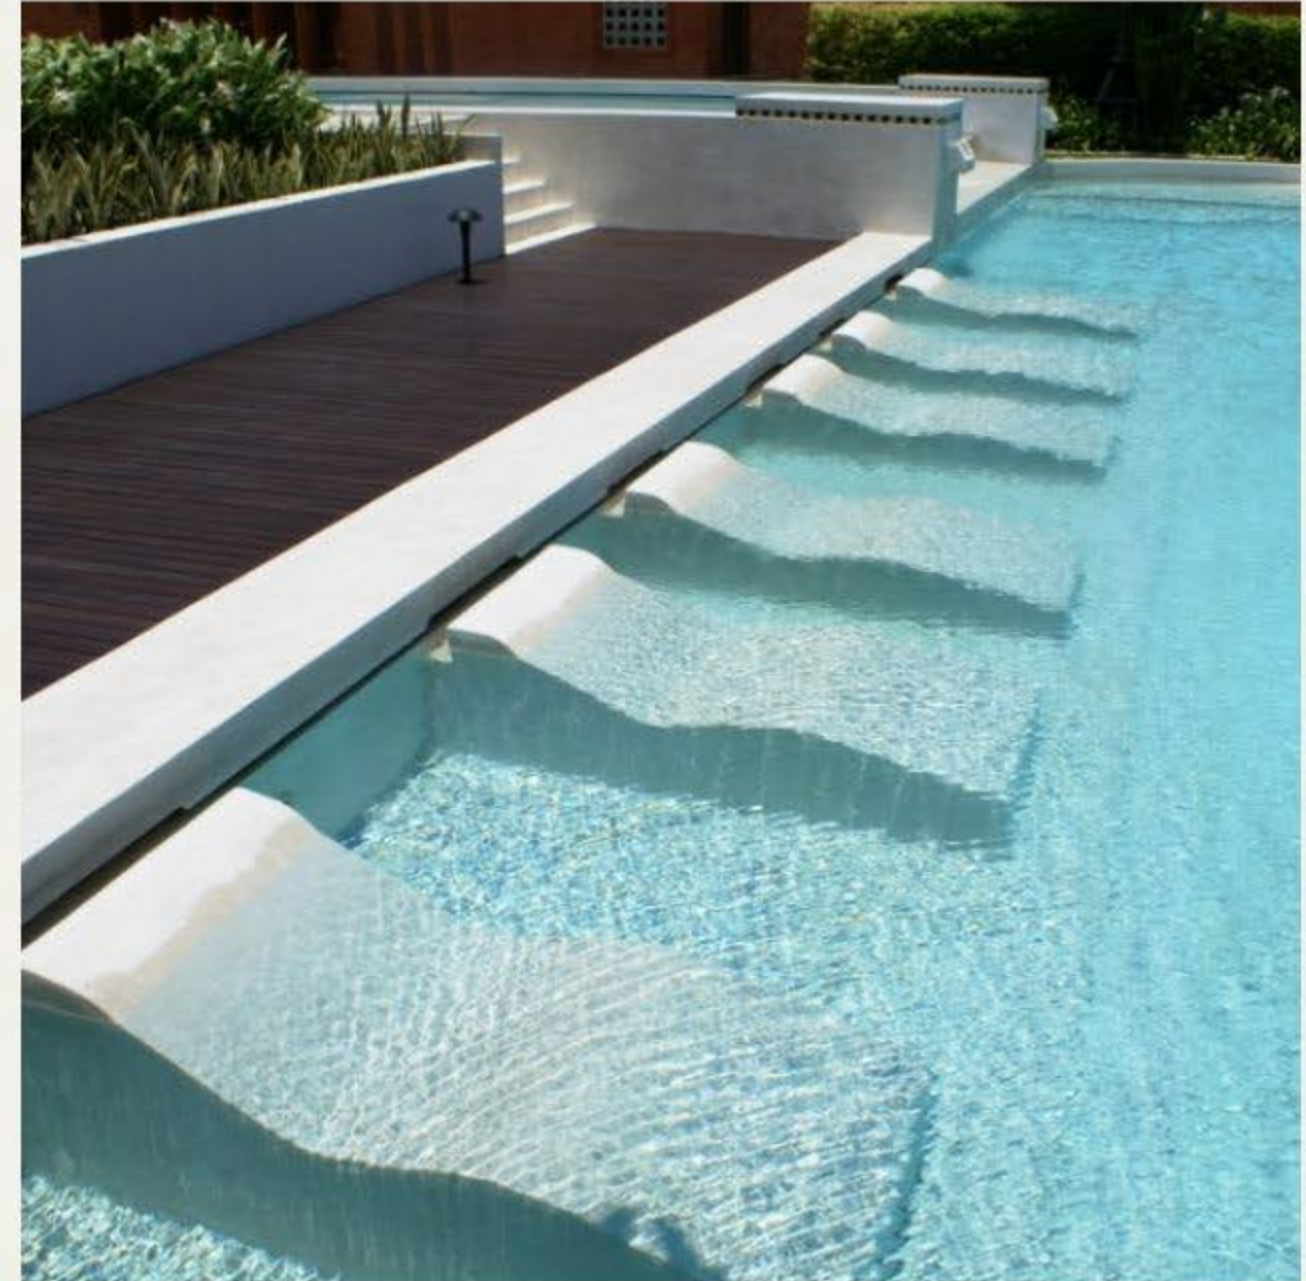

Beadcrete Projects

- Swimming pool & Water features **Golf Apartment & Residences for AYLA /OASIS 3 Real Estate Dev Company Jordan (2000 m2)**
- Swimming pool & Water features for **Aloft Hotel , Abu Dhabi (ANEC) (GIT, Dubai & Contractor Al Nisr Middle East)**
- Swimming for a **Royal Client , Abu Dhabi (Name withheld) (GIT & Amusement White Water)**
- Project for **Nanpoo Fountains & Water falls, Bahrain Project for Dream Pools, Bahrain**
- Swimming Pool for Private villa for **Sheikh Hamad Bin Ebrahim Al Khalifa @ Kingdom of Bahrain (Ewan Al Bahrain Consultants, Bahrain)**
- **Nikki Beach Resort, Doha Qatar** (Regency Pools-, Doha)
- Project for **Oasis Dreams , Dubai**
- Project for **Belhasa Projects , Qatar**
- Project for **Belhasa Projects , Dubai**
- Project for **DAWOOD Contracting , Oman**
- **La Mer Beach Development Project, Jumeriah, Dubai**
- **Ziyad's Villa @ Oman** by Arch & Engg Consultancy, Oman