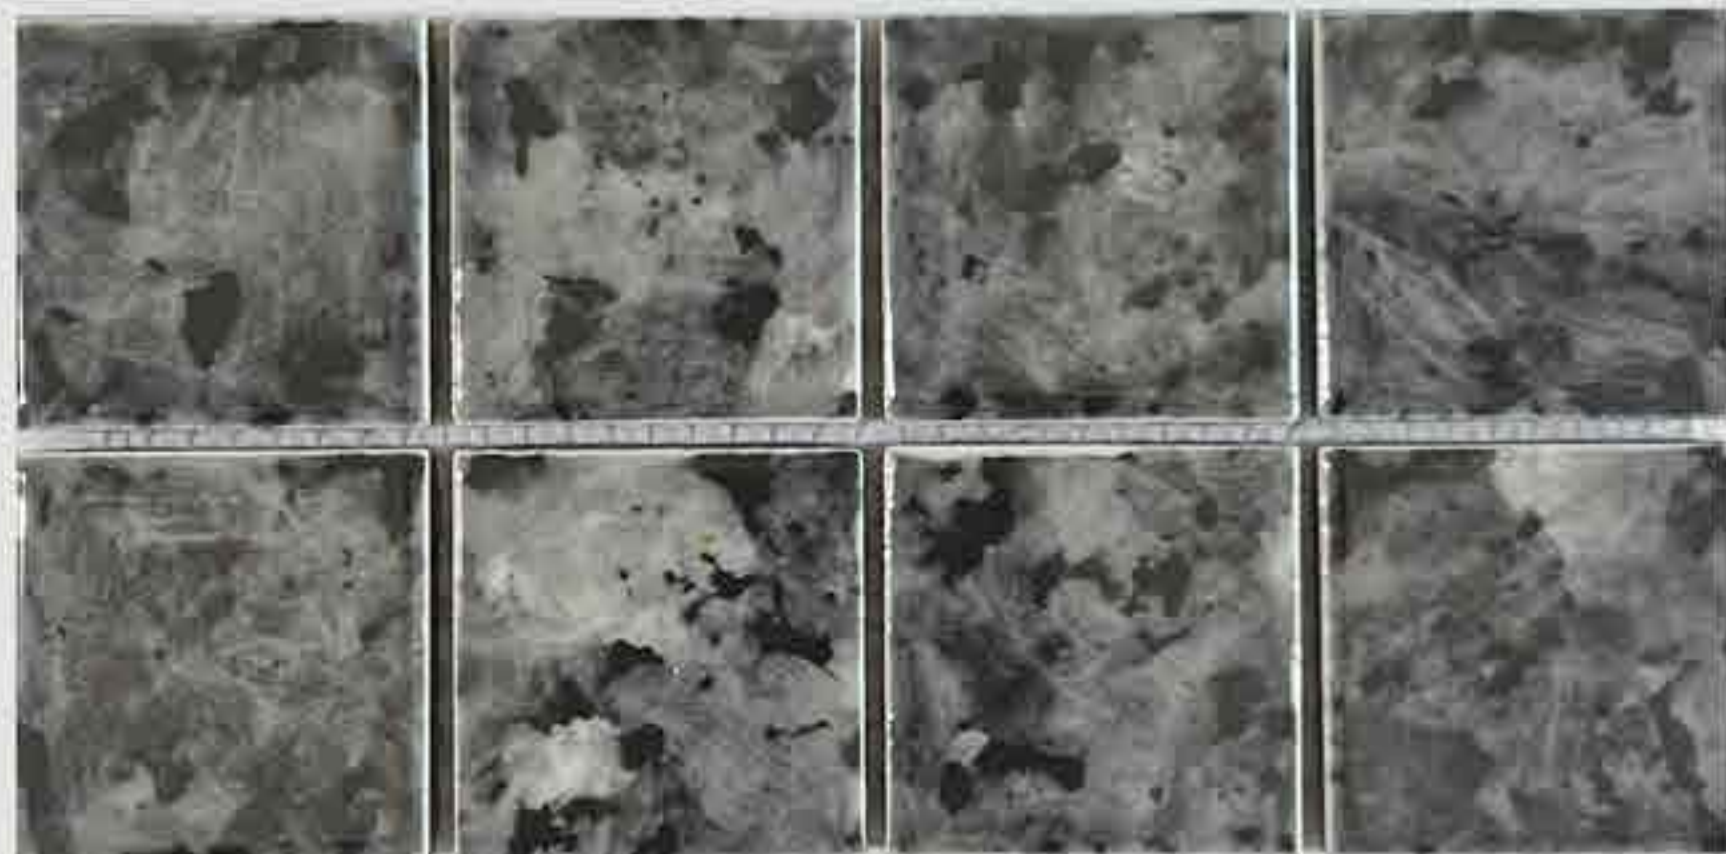

1363-M²

Silk & Velvet : Available in above 5 formats
Moire, Denim, Crepe : Available in 5 x 5 cm
(Any other formats on request)
* Available on request

Batik ■ 5 x 5 cm

9003-VB¹

9004-VB¹

9001-VB

9005-VB

piccolo[®]
small is BIG
Porcelain Mosaic