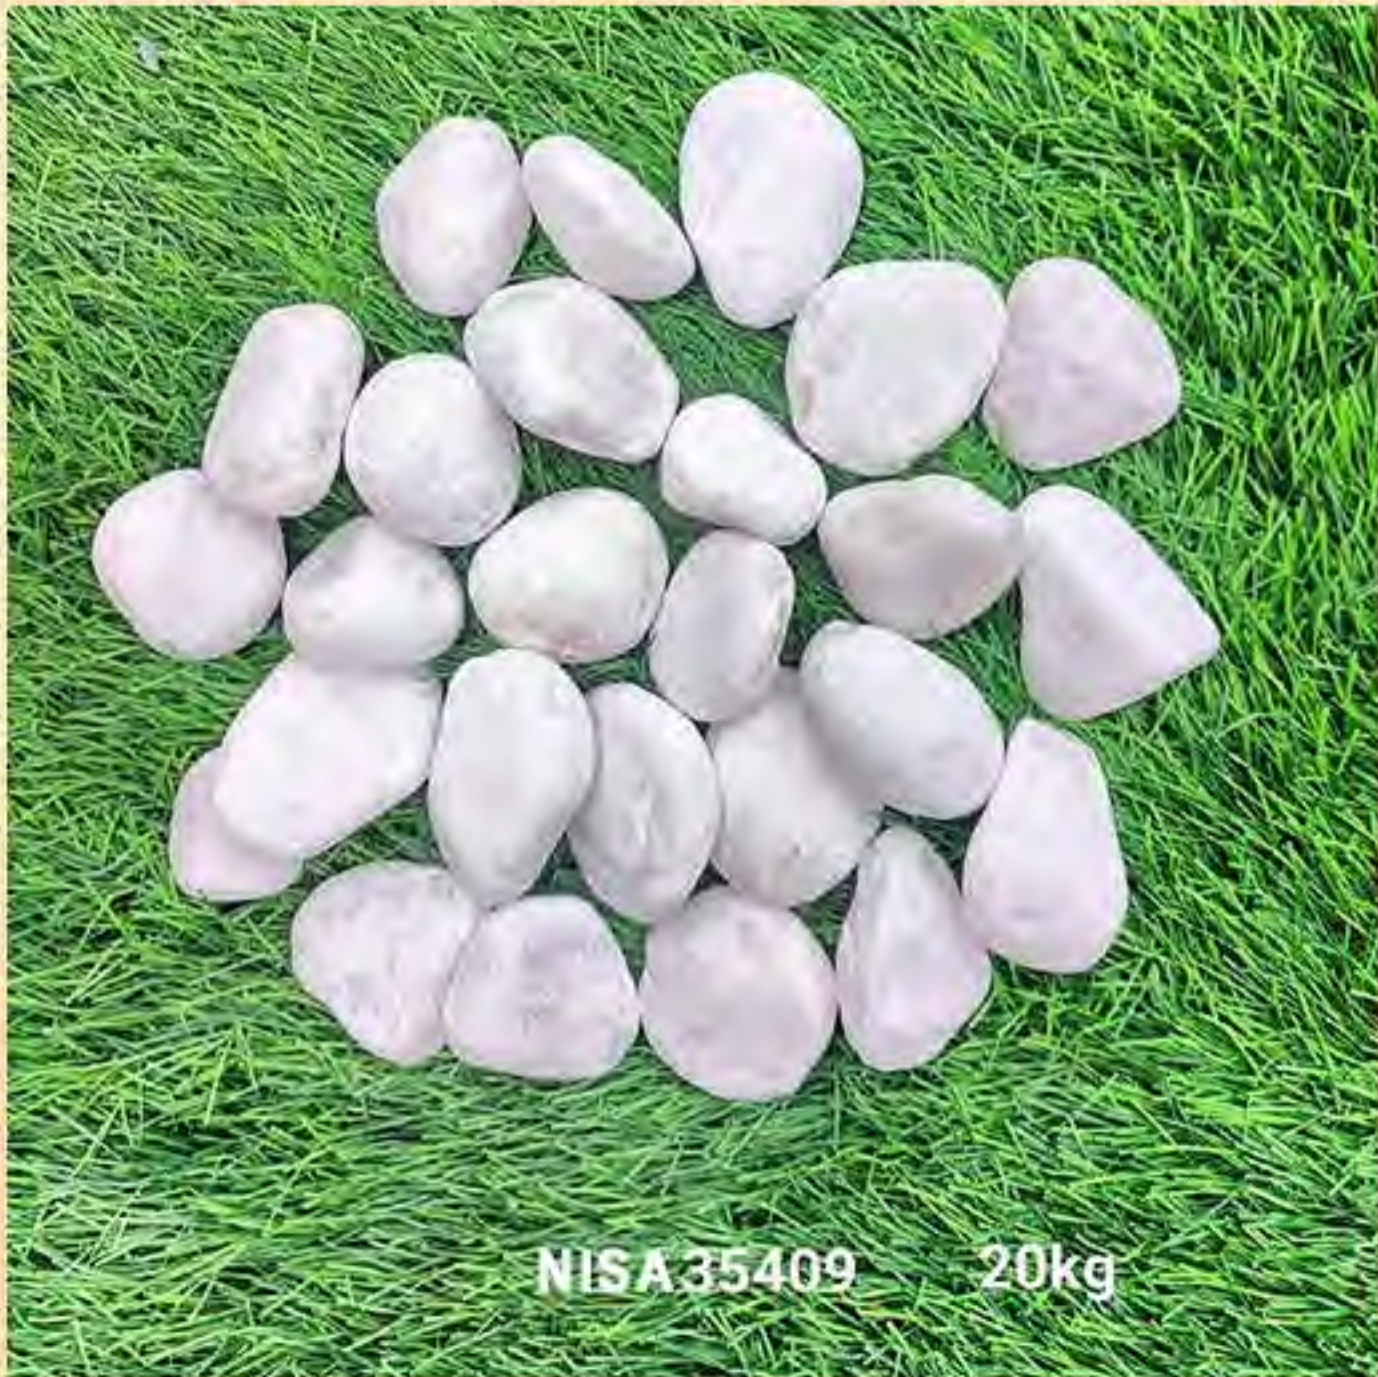

# DECORATIVE PEBBLES

Natural stone pebbles can easily blend in with their surroundings, making them suitable for any design or style concept. They are the greatest landscaping material for gardens and other outdoor spaces. Pebbles are visually pleasing to the eye and provide a classy and timeless look to your space.